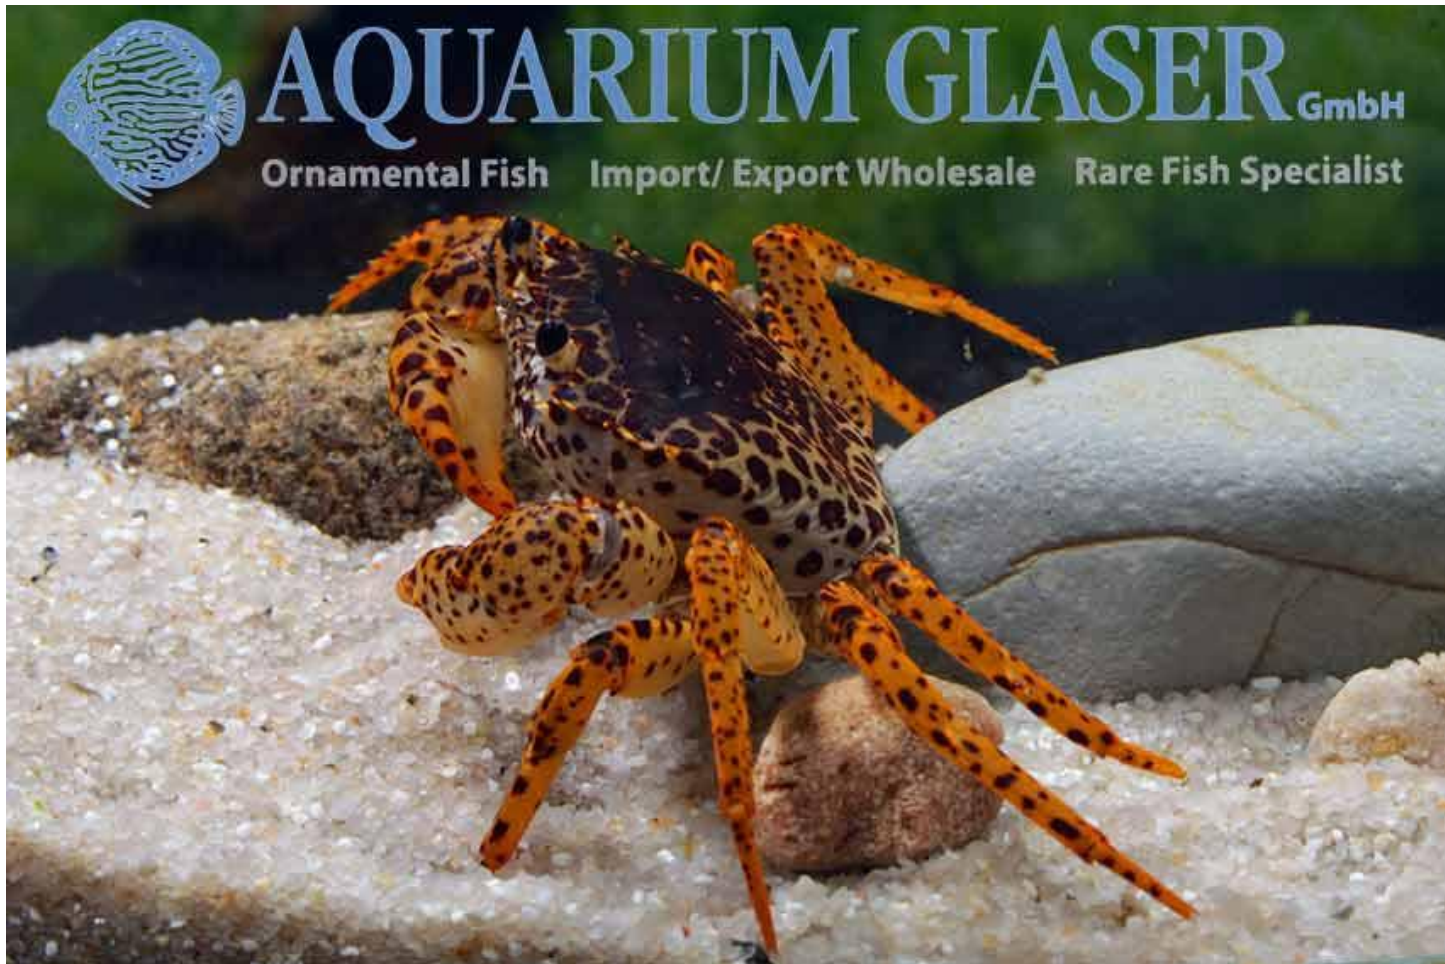

Ornamental Fish from all over the world

Panther crabs from Sulawesi

The Panther crabs (*Parathelphusa pantherina*) are for sure the most attractive of all freshwater crabs. They originate from Matano lake in Sulawesi, where they can be also found under roots etc. on the shore. The animals are, like almost all crabs, omnivorous. However, most food items taken are from animal origin. The maximum width of the carapace is about 5-6 cm.

For our customers: the animals have code 485973 on our stocklist. Please note that we exclusively supply the wholesale trade.

Text & photos: Frank Schäfer

...and please do not forget to visit our [homepage](#) to get weekly updates !